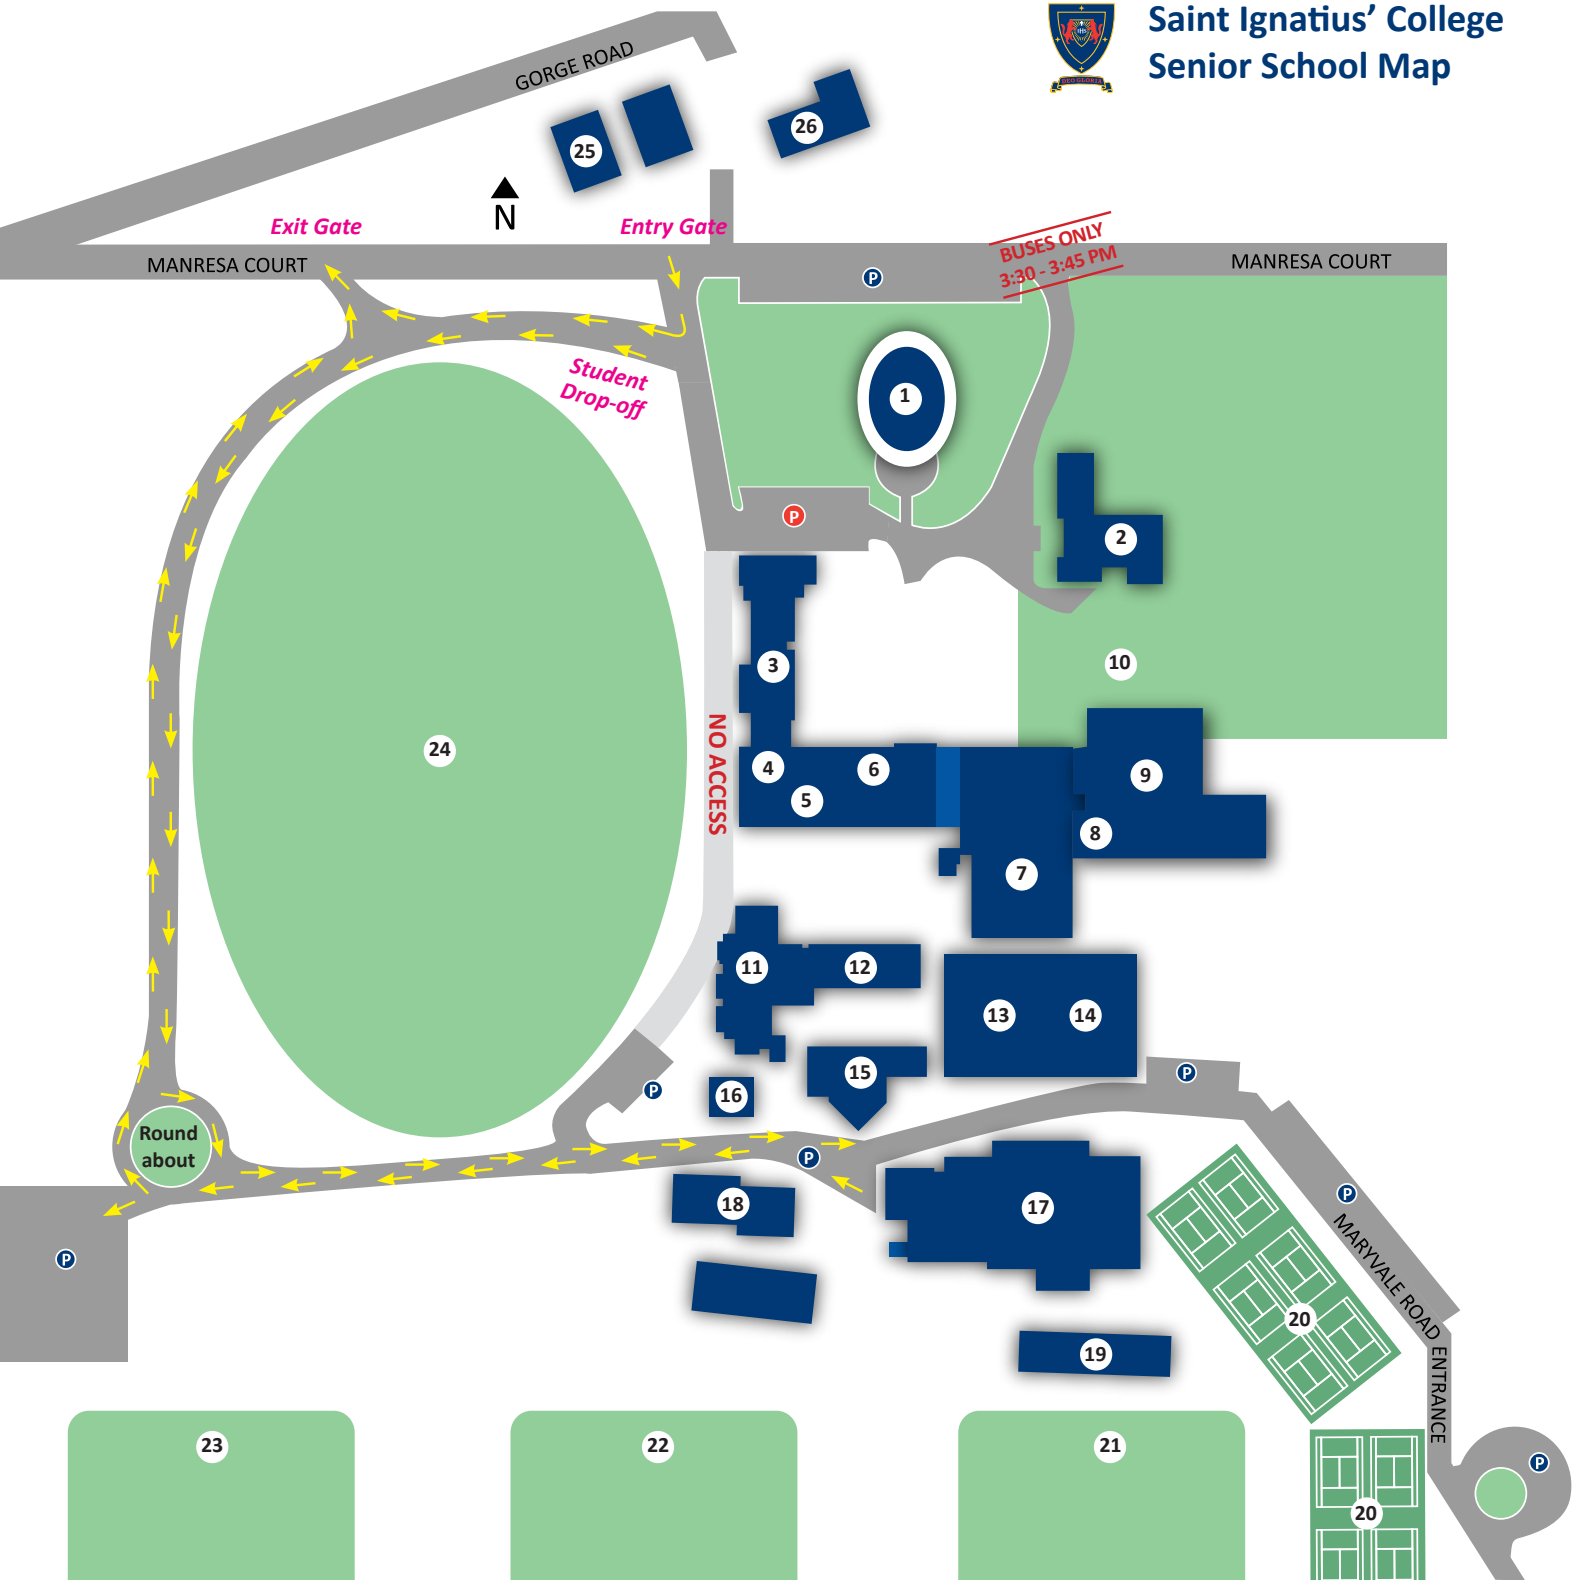

# Saint Ignatius' College Senior School Map

- |                               |   |                           |
|-------------------------------|---|---------------------------|
| 1. Chapel of the Holy Name    | 11. Xavier Wing                             | 21. Atkinson Oval         |
| 2. Jesuit Residence           | 12. Regis Building (Science)                | 22. Baulderstone Oval     |
| 3. Caroline Chisholm Building | 13. Campion Building                        | 23. Wallace Oval          |
| 4. Tuckshop                   | 14. Library (Level 2)                       | 24. Bourke Oval           |
| 5. Bellarmine Room            | 15. Kostka Building (Art)                   | 25. Grounds & Maintenance |
| 6. Bellarmine Building        | 16. Pavilion                                | 26. Uniform Shop          |
| 7. Kranewitter Hall           | 17. Dennett Centre                          |                           |
| 8. Bookroom                   | 18. St Cecilia Building                     |                           |
| 9. St Peter Faber SJ Building | 19. Blessed Rupert Mayer SJ Building (P.E.) |                           |
| 10. Bellarmine Lawn           | 20. Tennis Courts                           |                           |
- P General Parking  
P Visitor Parking Only